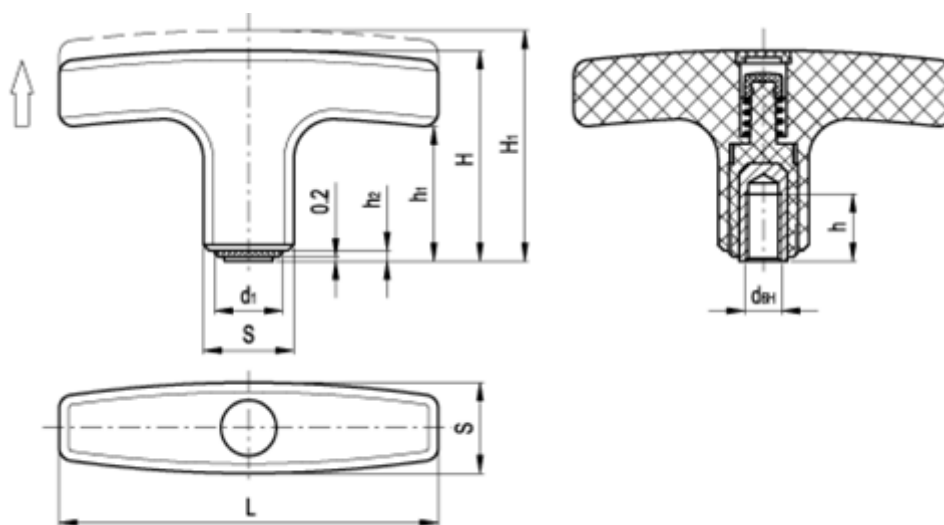

# Data Sheet

Article number: 2304032765

Description: E+G Adjustable T-Handle  
L.652-X/80 B-M8

## Measures

|      |      |              |         |
|------|------|--------------|---------|
| d1   | = 15 | S            | = 20x20 |
| d 6H | = M8 | Tooth number | = 20    |
| h    | = 13 |              |         |
| H    | = 42 |              |         |
| h1   | = 27 |              |         |
| H1   | = 46 |              |         |
| h2   | = 1  |              |         |
| L    | = 80 |              |         |